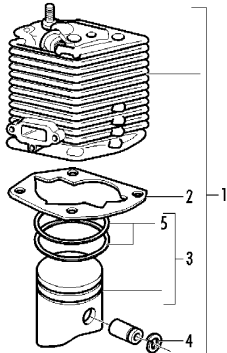

FIGURE 3

FIGURE 4

FIGURE 2

Item	P/N McC	P/N ELX	Qty	DESCRIPTION
FIGURE 2				
C 1		FIGURE 3		
2	227565	538227565	4	screw M5x25
A 3	92879	538092879	1	spark plug RDJ8J
B 4	240345	538240345	1	gasket
5	240271	538240271	1	carb.spacer (38cc)
	240261	538240261	1	carb.spacer (42cc, 46cc)
6	236997	538236997	2	screw M5x30
7	236529	538236529	2	split washer
A 8	227692	538227692	1	gasket
C 9		FIGURE 4		
10	240328	538240328	2	bar bolt
11	240334	538240334	2	screw M5x40
12	240262	538240262	1	air filter box
13	235248	538235248	2	washer M5
14	235216	538235216	2	nut M5
B 16	240263	538240263	1	air filter
17	240322	538240322	2	nut
18	242670	538242670	1	gold engine cover (38cc)
	242660	538242660	1	gold engine cover (42cc, 46cc)
19	• 240320	538240320	1	screw
20	• 240321	538240321	1	washer
21	• 236936	538236936	1	washer
22	• 240272	538240272	1	fan baffle
23	240291	538240291	1	muffler
24	• 240297	538240297	1	promac muffler buffle
25	• 236981	538236981	2	screw T5
26	240299	538240299	1	muffler support
27	236997	538236997	1	screw M5x30
28	227626	538227626	2	washer D5
29	227567	538227567	2	screw M5x70
30	94273	538094273	1	valve compressor release
31	235248	538235248	1	washer M5
32	228139	538228139	1	faston male

Item	P/N McC	P/N ELX	Qty	DESCRIPTION
FIGURE 3				
38cc				
C 1	247253	538247253	1	38cc pyston/cylinder kit
B 2	• 240343	538240343	1	gasket
C 3	• 247256	538247256	1	38cc piston kit
4	•• 235008	538235008	2	snap ring
B 5	•• 240005	538240005	2	38cc piston ring
42cc				
C 1	249164	538249164	1	42cc pyston/cylinder kit
B 2	• 242366	538242366	1	gasket
C 3	• 248807	538248807	1	42cc piston kit
4	•• 229544	538229544	2	snap ring
B 5	•• 240085	538240085	1	42cc piston ring
46cc				
C 1	248500	538248500	1	46cc pyston/cylinder kit
B 2	• 242366	538242366	1	gasket
C 3	• 247258	538247258	1	46cc piston kit
4	•• 229544	538229544	2	snap ring
B 5	•• 240353	538240353	1	46cc piston ring